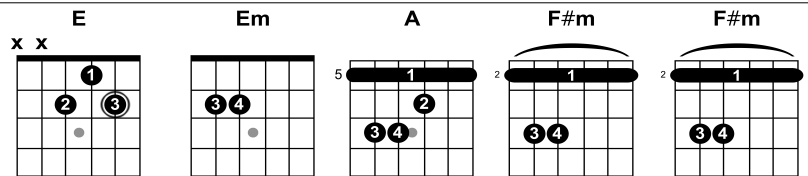

Norwegian Wood – The Beatles

Key: E Capo: Notes:

[Intro]
[Verse Riff] [2x]

[Verse 1]
[Verse Riff]
I once had a girl, or should I say, she once had me
[Verse Riff]
She showed me her room, isn't it good, Norwegian wood

[Verse Riff]

E

```

e | -0-----0-----0-----0-----0-----0-----0-----0-----0- |
B | -0--h2-0-----0-----0-----0-----0-----0-----0-----0-----0- |
G | -1-----2-1-1-1-1-1-----2-1-----1-1-1-1-----2-----2- |
D | -2-----2-2-2--4-----2-2-2-2-----0-----3- |
A | -x-----4-----3----- |
E | -x-----0-----0-----0-----0-----0-----0-----0-----0- |
    
```

[Bridge 1]
Em A
She asked me to stay and she told me to sit anywhere
Em F#m B B B
So I looked around and I noticed there wasn't a chair

[Verse 2]
[Verse Riff]
I sat on a rug, biding my time, drinking her wine
[Verse Riff]
We talked until two, and then she said, it's time for bed

[Break]
[Verse Riff] [2x]

[Bridge 2]
Em A
She told me she worked in the morning and started to laugh
Em F#m B B B
I told her I didn't and crawled off to sleep in the bath

[Verse 3]
[Verse Riff]
And when I awoke, I was alone, this bird had flown
[Verse Riff]
So, I lit a fire, isn't it good, Norwegian wood